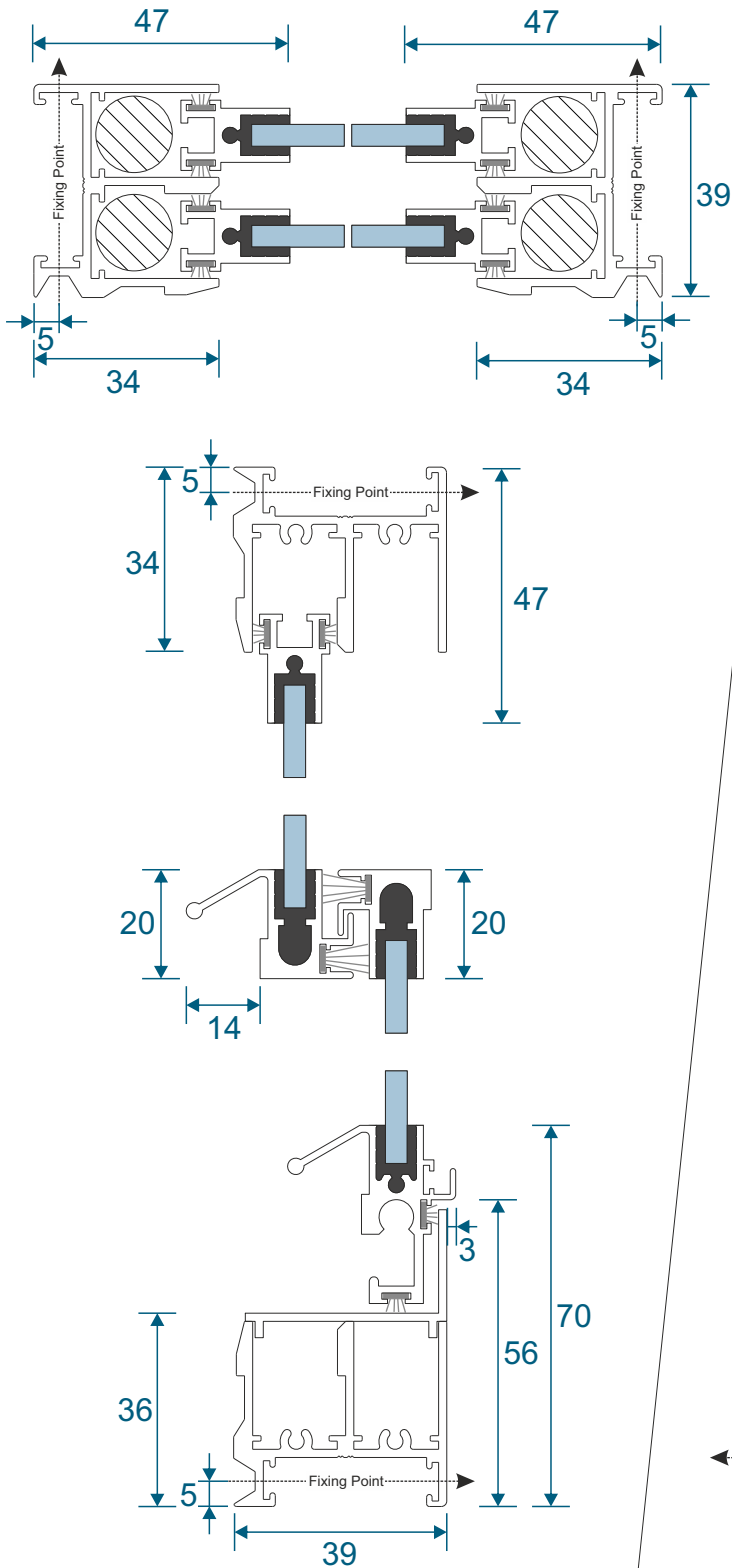

SG42 - Face Fix Sides

SG41 - Reveal Fix Top / Bottom

SG43 - Reveal Fix Sides

Outer Frames - Tilt Back

SG44 - Face Fix Top / Bottom

SG46 - Face Fix Sides

SG45 - Reveal Fix Top / Bottom

SG47 - Reveal Fix Sides

Panel Parts

SG64 - Sides / Top Bar

SG62 - Interlock

SG61 - Handle Interlock

SG63 - Extended Panel

SG87 - Outer Frame Bottom

SG77 - Panel Sides (TB)

SG78 - Top & Bottom (TB)

SG79 - Interlock (TB)

SG80 - Interlock (TB)

Non-Balanced Vertical Slider

Face Fix

Reveal Fix

Balanced Vertical Slider

Face Fix

Reveal Fix