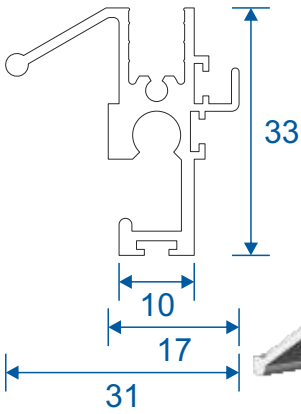

SG42 - Face Fix Sides

SG41 - Reveal Fix Top / Bottom

SG43 - Reveal Fix Sides

Outer Frames - Tilt Back

SG44 - Face Fix Top / Bottom

SG46 - Face Fix Sides

SG45 - Reveal Fix Top / Bottom

SG47 - Reveal Fix Sides

Panel Parts

SG64 - Sides / Top Bar

SG62 - Interlock

SG61 - Handle Interlock

SG63 - Extended Panel

SG87 - Outer Frame Bottom

SG77 - Panel Sides (TB)

SG78 - Top & Bottom (TB)

SG79 - Interlock (TB)

SG80 - Interlock (TB)

Non-Balanced Vertical Slider

Face Fix

Reveal Fix

Balanced Vertical Slider

Face Fix

Reveal Fix