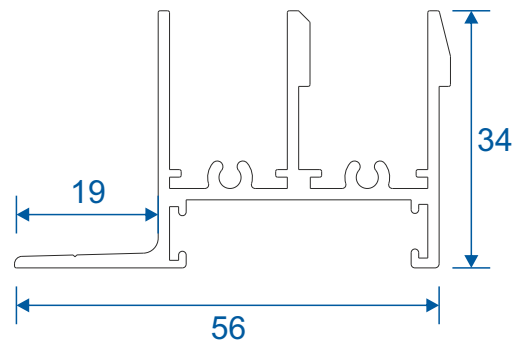

Vertical Slider Secondary

Slim Line Equal Leg Section Guide

Non-Balanced, Balanced & Balanced Tilt Back

DURATION
WINDOWS

Contents

Parts

Outer Frames - Balanced & Non-Balanced	3
Outer Frames - Tilt Back	4
Panels Parts - All Three Systems	5

Sections

Non-Balanced V/S - Face & Reveal Fixed	6
Balanced V/S - Face & Reveal Fixed	7
Tilt Back V/S - Face Fixed	8
Tilt Back V/S - Reveal Fixed	9

Outer Frames - Balanced & Non Balanced

SG40 - Face Fix Top / Bottom

SG42 - Face Fix Sides

SG41 - Reveal Fix Top / Bottom

SG43 - Reveal Fix Sides

Outer Frames - Tilt Back

SG44 - Face Fix Top / Bottom

SG46 - Face Fix Sides

SG45 - Reveal Fix Top / Bottom

SG47 - Reveal Fix Sides