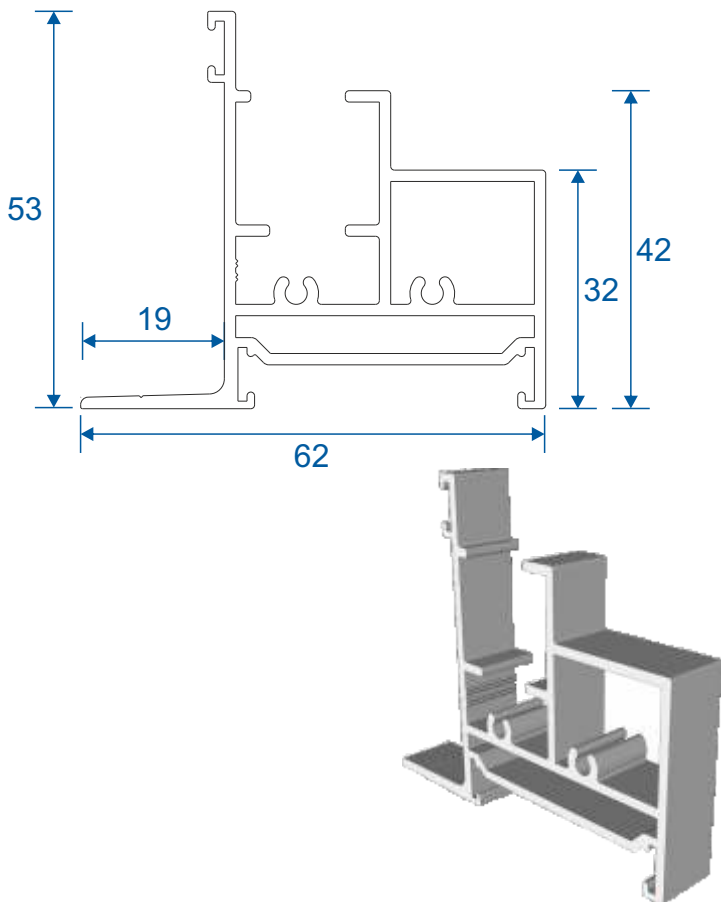

SG42 - Face Fix Sides

SG41 - Reveal Fix Top / Bottom

SG43 - Reveal Fix Sides

Outer Frames - Tilt Back

SG44 - Face Fix Top / Bottom

SG46 - Face Fix Sides

SG45 - Reveal Fix Top / Bottom

SG47 - Reveal Fix Sides

Panel Parts

SG64 - Sides / Top Bar

SG62 - Interlock

SG61 - Handle Interlock

SG63 - Extended Panel

SG87 - Outer Frame Bottom

SG77 - Panel Sides (TB)

SG78 - Top & Bottom (TB)

SG79 - Interlock (TB)

SG80 - Interlock (TB)

Non-Balanced Vertical Slider

Face Fix

Reveal Fix

Balanced Vertical Slider

Face Fix

Reveal Fix