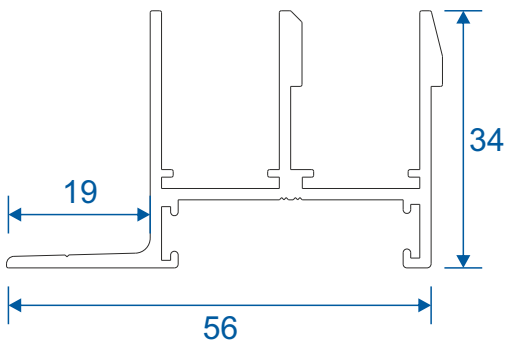

Vertical Slider Secondary

Slim Line Equal Leg Section Guide

Non-Balanced, Balanced & Balanced Tilt Back

DURATION
WINDOWS

Contents

Parts

Outer Frames - Balanced & Non-Balanced	3
Outer Frames - Tilt Back	4
Panels Parts - All Three Systems	5

Sections

Non-Balanced V/S - Face & Reveal Fixed	6
Balanced V/S - Face & Reveal Fixed	7
Tilt Back V/S - Face Fixed	8
Tilt Back V/S - Reveal Fixed	9

Outer Frames - Balanced & Non Balanced

SG40 - Face Fix Top / Bottom

SG42 - Face Fix Sides

SG41 - Reveal Fix Top / Bottom

SG43 - Reveal Fix Sides

Outer Frames - Tilt Back

SG44 - Face Fix Top / Bottom

SG46 - Face Fix Sides

SG45 - Reveal Fix Top / Bottom

SG47 - Reveal Fix Sides