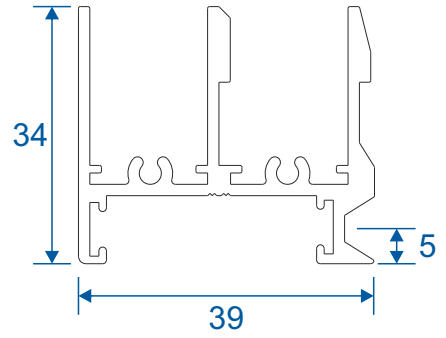

Vertical Slider Secondary

Slim Line Equal Leg Section Guide

Non-Balanced, Balanced & Balanced Tilt Back

DURATION
WINDOWS

Contents

Parts

Outer Frames - Balanced & Non-Balanced	3
Outer Frames - Tilt Back	4
Panels Parts - All Three Systems	5

Sections

Non-Balanced V/S - Face & Reveal Fixed	6
Balanced V/S - Face & Reveal Fixed	7
Tilt Back V/S - Face Fixed	8
Tilt Back V/S - Reveal Fixed	9

Outer Frames - Balanced & Non Balanced

SG40 - Face Fix Top / Bottom

SG42 - Face Fix Sides

SG41 - Reveal Fix Top / Bottom

SG43 - Reveal Fix Sides

Outer Frames - Tilt Back

SG44 - Face Fix Top / Bottom

SG46 - Face Fix Sides

SG45 - Reveal Fix Top / Bottom

SG47 - Reveal Fix Sides

SG79 - Interlock (TB)

SG80 - Interlock (TB)

Non-Balanced Vertical Slider

Face Fix

Reveal Fix

Balanced Vertical Slider

Face Fix

Reveal Fix