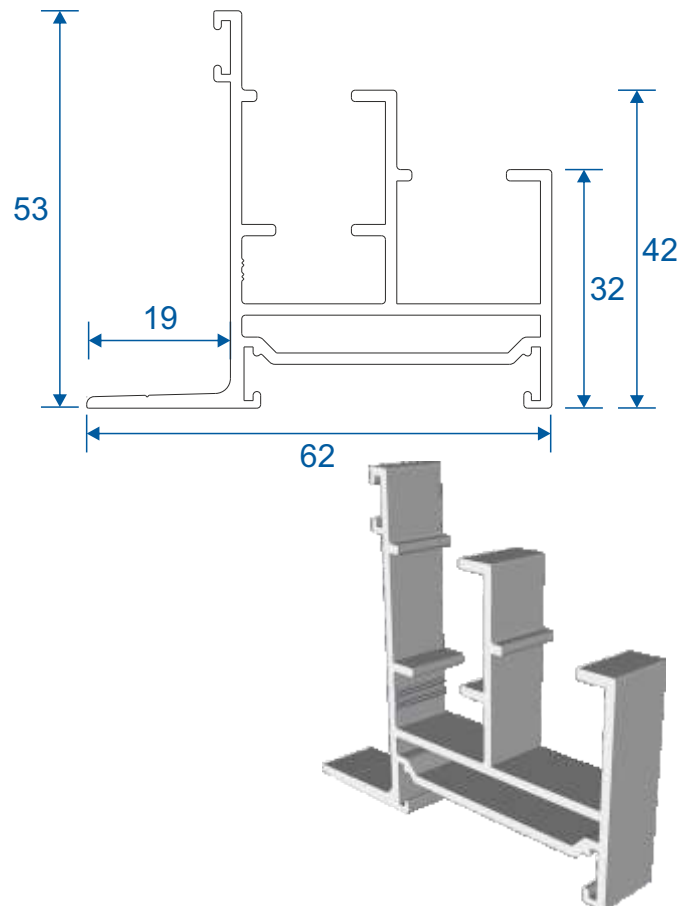

Sections

Non-Balanced V/S - Face & Reveal Fixed	6
Balanced V/S - Face & Reveal Fixed	7
Tilt Back V/S - Face Fixed	8
Tilt Back V/S - Reveal Fixed	9

Outer Frames - Balanced & Non Balanced

SG40 - Face Fix Top / Bottom

SG42 - Face Fix Sides

SG41 - Reveal Fix Top / Bottom

SG43 - Reveal Fix Sides

Outer Frames - Tilt Back

SG44 - Face Fix Top / Bottom

SG46 - Face Fix Sides

SG45 - Reveal Fix Top / Bottom

SG47 - Reveal Fix Sides

Panel Parts

SG64 - Sides / Top Bar

SG62 - Interlock

SG61 - Handle Interlock

SG63 - Extended Panel

SG87 - Outer Frame Bottom

SG77 - Panel Sides (TB)

SG78 - Top & Bottom (TB)

SG79 - Interlock (TB)

SG80 - Interlock (TB)

Non-Balanced Vertical Slider

Face Fix

Reveal Fix

Balanced Vertical Slider

Face Fix

Reveal Fix