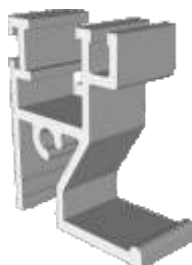

SG42 - Face Fix Sides

SG41 - Reveal Fix Top / Bottom

SG43 - Reveal Fix Sides

Outer Frames - Tilt Back

SG44 - Face Fix Top / Bottom

SG46 - Face Fix Sides

SG45 - Reveal Fix Top / Bottom

SG47 - Reveal Fix Sides

Panel Parts

SG64 - Sides / Top Bar

SG62 - Interlock

SG61 - Handle Interlock

SG63 - Extended Panel

SG87 - Outer Frame Bottom

SG77 - Panel Sides (TB)

SG78 - Top & Bottom (TB)

SG79 - Interlock (TB)

SG80 - Interlock (TB)

Non-Balanced Vertical Slider

Face Fix

Reveal Fix

Balanced Vertical Slider

Face Fix

Reveal Fix