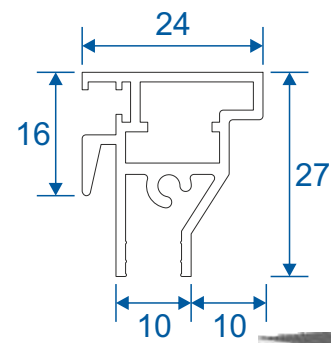

SG42 - Face Fix Sides

SG41 - Reveal Fix Top / Bottom

SG43 - Reveal Fix Sides

Outer Frames - Tilt Back

SG44 - Face Fix Top / Bottom

SG46 - Face Fix Sides

SG45 - Reveal Fix Top / Bottom

SG47 - Reveal Fix Sides

Panel Parts

SG64 - Sides / Top Bar

SG62 - Interlock

SG61 - Handle Interlock

SG63 - Extended Panel

SG87 - Outer Frame Bottom

SG77 - Panel Sides (TB)

SG78 - Top & Bottom (TB)

SG79 - Interlock (TB)

SG80 - Interlock (TB)

Non-Balanced Vertical Slider

Face Fix

Reveal Fix

Balanced Vertical Slider

Face Fix

Reveal Fix