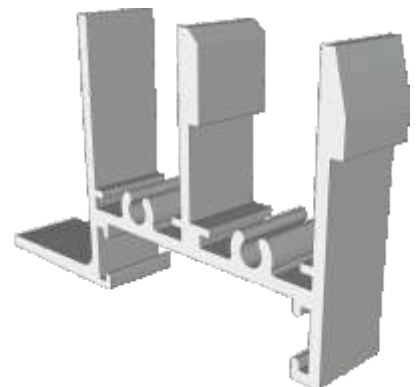

Vertical Slider Secondary

Slim Line Equal Leg Section Guide

Non-Balanced, Balanced & Balanced Tilt Back

DURATION
WINDOWS

Contents

Parts

Outer Frames - Balanced & Non-Balanced	3
Outer Frames - Tilt Back	4
Panels Parts - All Three Systems	5

Sections

Non-Balanced V/S - Face & Reveal Fixed	6
Balanced V/S - Face & Reveal Fixed	7
Tilt Back V/S - Face Fixed	8
Tilt Back V/S - Reveal Fixed	9

Outer Frames - Balanced & Non Balanced

SG40 - Face Fix Top / Bottom

SG42 - Face Fix Sides

SG41 - Reveal Fix Top / Bottom

SG43 - Reveal Fix Sides

Outer Frames - Tilt Back

SG44 - Face Fix Top / Bottom

SG46 - Face Fix Sides

SG45 - Reveal Fix Top / Bottom

SG47 - Reveal Fix Sides

Panel Parts

SG64 - Sides / Top Bar

SG62 - Interlock

SG61 - Handle Interlock

SG63 - Extended Panel

SG87 - Outer Frame Bottom

SG77 - Panel Sides (TB)

SG78 - Top & Bottom (TB)