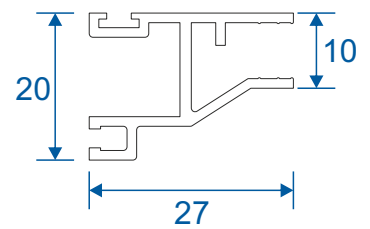

SG42 - Face Fix Sides

SG41 - Reveal Fix Top / Bottom

SG43 - Reveal Fix Sides

Outer Frames - Tilt Back

SG44 - Face Fix Top / Bottom

SG46 - Face Fix Sides

SG45 - Reveal Fix Top / Bottom

SG47 - Reveal Fix Sides

Panel Parts

SG64 - Sides / Top Bar

SG62 - Interlock

SG61 - Handle Interlock

SG63 - Extended Panel

SG87 - Outer Frame Bottom

SG77 - Panel Sides (TB)

SG78 - Top & Bottom (TB)

SG79 - Interlock (TB)

SG80 - Interlock (TB)

Non-Balanced Vertical Slider

Face Fix

Reveal Fix

Balanced Vertical Slider

Face Fix

Reveal Fix