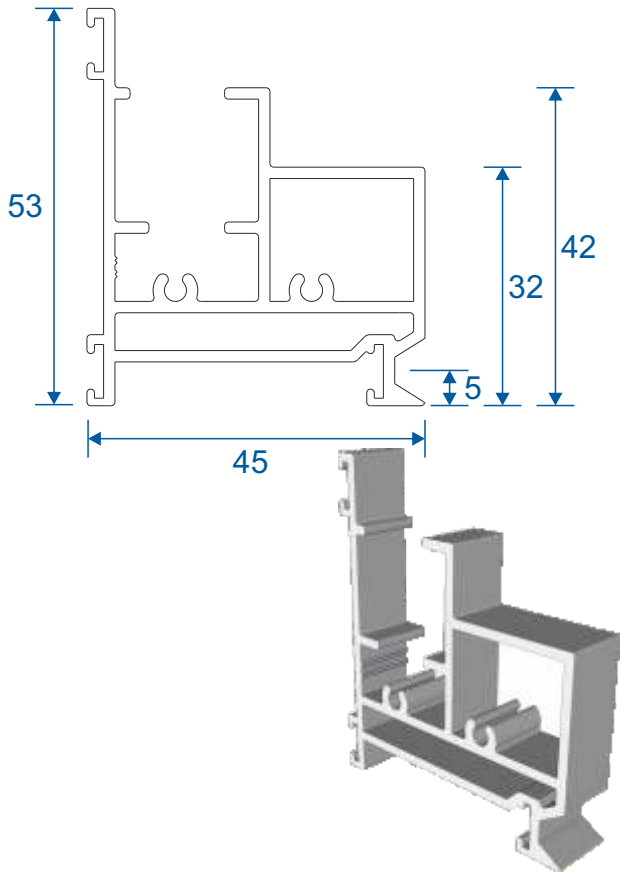

SG42 - Face Fix Sides

SG41 - Reveal Fix Top / Bottom

SG43 - Reveal Fix Sides

Outer Frames - Tilt Back

SG44 - Face Fix Top / Bottom

SG46 - Face Fix Sides

SG45 - Reveal Fix Top / Bottom

SG47 - Reveal Fix Sides

Panel Parts

SG64 - Sides / Top Bar

SG62 - Interlock

SG61 - Handle Interlock

SG63 - Extended Panel

SG87 - Outer Frame Bottom

SG77 - Panel Sides (TB)

SG78 - Top & Bottom (TB)

SG79 - Interlock (TB)

SG80 - Interlock (TB)

Non-Balanced Vertical Slider

Face Fix

Reveal Fix

Balanced Vertical Slider

Face Fix

Reveal Fix