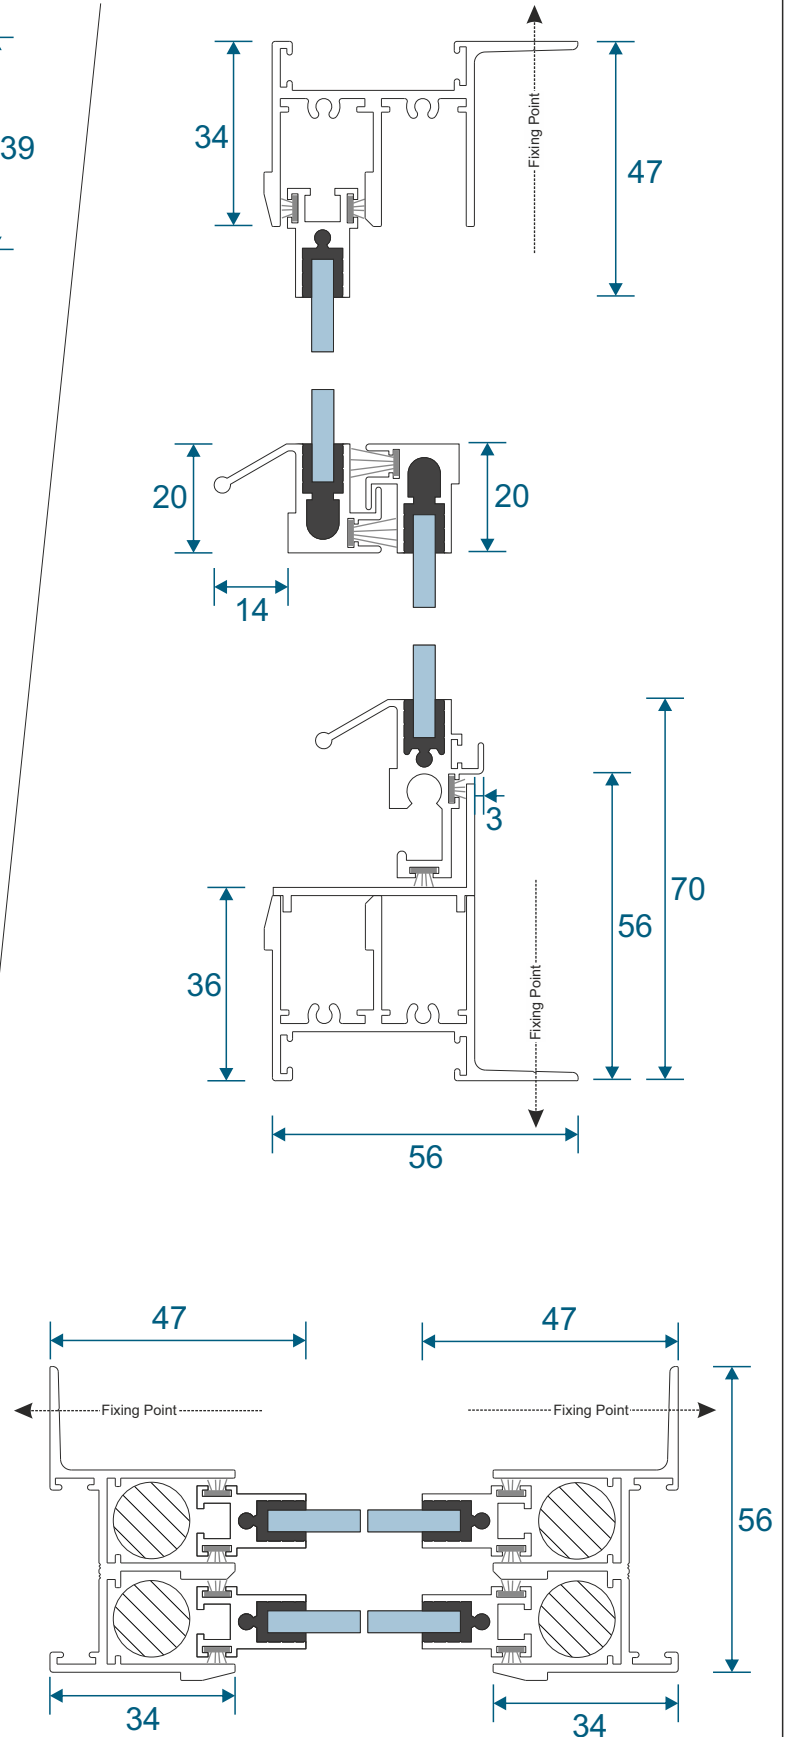

SG42 - Face Fix Sides

SG41 - Reveal Fix Top / Bottom

SG43 - Reveal Fix Sides

Outer Frames - Tilt Back

SG44 - Face Fix Top / Bottom

SG46 - Face Fix Sides

SG45 - Reveal Fix Top / Bottom

SG47 - Reveal Fix Sides

Panel Parts

SG64 - Sides / Top Bar

SG62 - Interlock

SG61 - Handle Interlock

SG63 - Extended Panel

SG87 - Outer Frame Bottom

SG77 - Panel Sides (TB)

SG78 - Top & Bottom (TB)

SG79 - Interlock (TB)

SG80 - Interlock (TB)

Non-Balanced Vertical Slider

Face Fix

Reveal Fix

Balanced Vertical Slider

Face Fix

Reveal Fix

Product Showroom

Unit 1 Casino Parade, t: 01268 695100
Eastern Esplanade,
Canvey Island, SatNav Directions
Essex. SS8 7FJ Use: SS8 7DN.