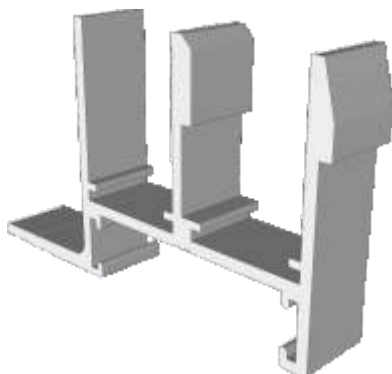

Vertical Slider Secondary

Slim Line Equal Leg Section Guide

Non-Balanced, Balanced & Balanced Tilt Back

DURATION
WINDOWS

Contents

Parts

Outer Frames - Balanced & Non-Balanced	3
Outer Frames - Tilt Back	4
Panels Parts - All Three Systems	5

Sections

Non-Balanced V/S - Face & Reveal Fixed	6
Balanced V/S - Face & Reveal Fixed	7
Tilt Back V/S - Face Fixed	8
Tilt Back V/S - Reveal Fixed	9

Outer Frames - Balanced & Non Balanced

SG40 - Face Fix Top / Bottom

SG42 - Face Fix Sides

SG41 - Reveal Fix Top / Bottom

SG43 - Reveal Fix Sides

Outer Frames - Tilt Back

SG44 - Face Fix Top / Bottom

SG46 - Face Fix Sides

SG45 - Reveal Fix Top / Bottom

SG47 - Reveal Fix Sides

Panel Parts

SG64 - Sides / Top Bar

SG62 - Interlock

SG61 - Handle Interlock

SG63 - Extended Panel

SG87 - Outer Frame Bottom

SG77 - Panel Sides (TB)

SG78 - Top & Bottom (TB)