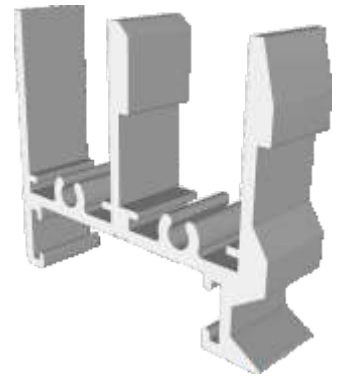

Vertical Slider Secondary

Slim Line Equal Leg Section Guide

Non-Balanced, Balanced & Balanced Tilt Back

DURATION
WINDOWS

Contents

Parts

Outer Frames - Balanced & Non-Balanced	3
Outer Frames - Tilt Back	4
Panels Parts - All Three Systems	5

Sections

Non-Balanced V/S - Face & Reveal Fixed	6
Balanced V/S - Face & Reveal Fixed	7
Tilt Back V/S - Face Fixed	8
Tilt Back V/S - Reveal Fixed	9

Outer Frames - Balanced & Non Balanced

SG40 - Face Fix Top / Bottom

SG42 - Face Fix Sides

SG41 - Reveal Fix Top / Bottom

SG43 - Reveal Fix Sides

Outer Frames - Tilt Back

SG44 - Face Fix Top / Bottom

SG46 - Face Fix Sides

SG45 - Reveal Fix Top / Bottom

SG47 - Reveal Fix Sides

Panel Parts

SG64 - Sides / Top Bar

SG62 - Interlock

SG61 - Handle Interlock

SG63 - Extended Panel

SG87 - Outer Frame Bottom

SG77 - Panel Sides (TB)

SG78 - Top & Bottom (TB)