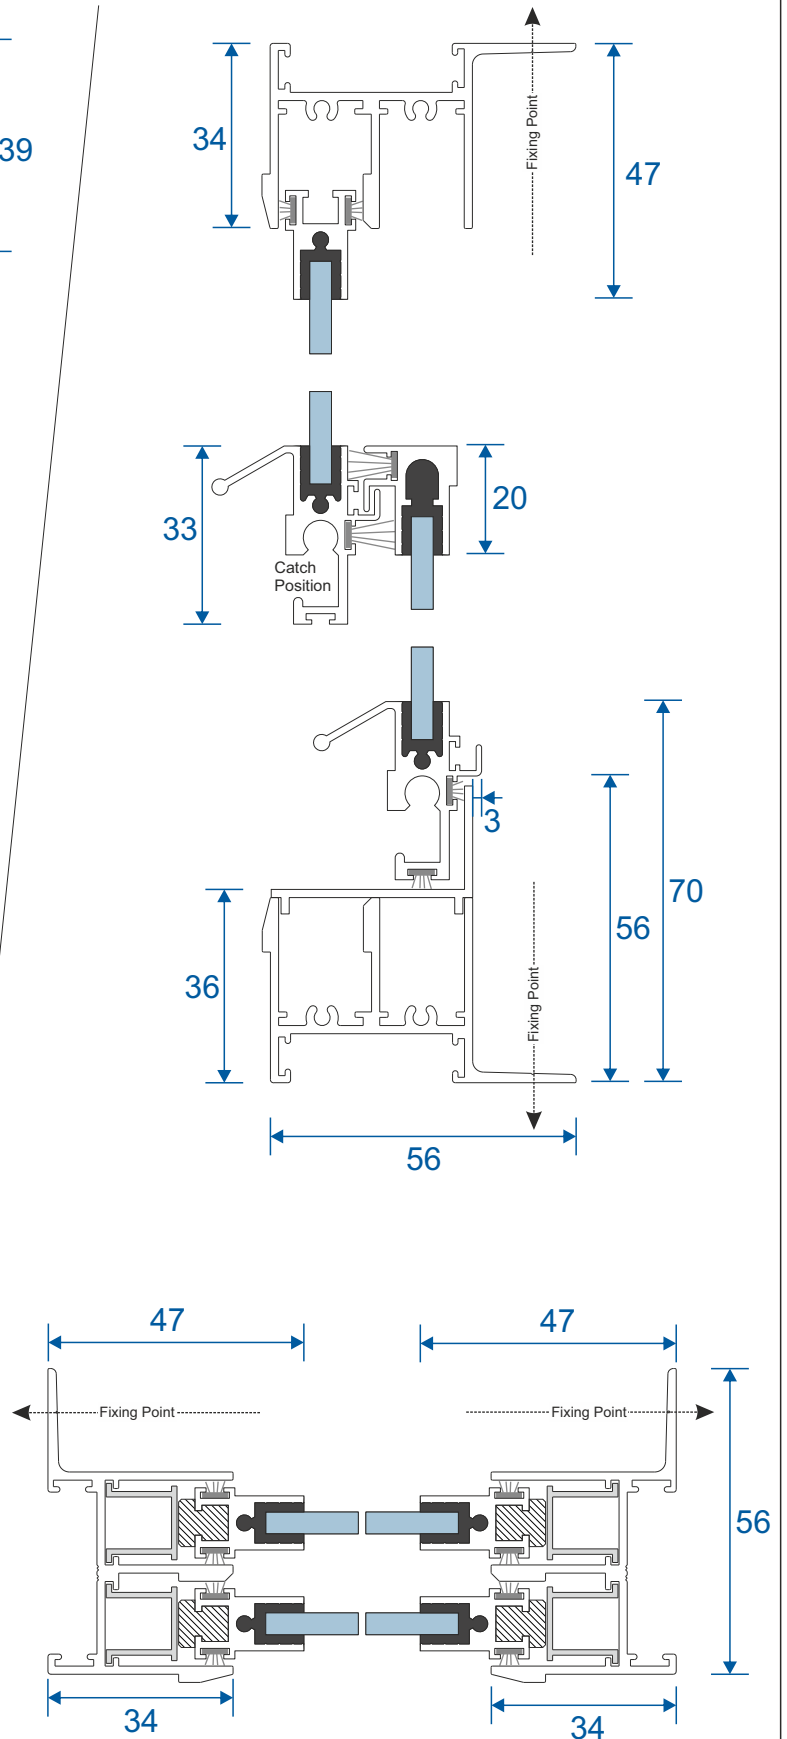

SG42 - Face Fix Sides

SG41 - Reveal Fix Top / Bottom

SG43 - Reveal Fix Sides

Outer Frames - Tilt Back

SG44 - Face Fix Top / Bottom

SG46 - Face Fix Sides

SG45 - Reveal Fix Top / Bottom

SG47 - Reveal Fix Sides

Panel Parts

SG64 - Sides / Top Bar

SG62 - Interlock

SG61 - Handle Interlock

SG63 - Extended Panel

SG87 - Outer Frame Bottom

SG77 - Panel Sides (TB)

SG78 - Top & Bottom (TB)

SG79 - Interlock (TB)

SG80 - Interlock (TB)

Non-Balanced Vertical Slider

Face Fix

Reveal Fix

Balanced Vertical Slider

Face Fix

Reveal Fix

Product Showroom

Unit 1 Casino Parade, t: 01268 695100
Eastern Esplanade,
Canvey Island, SatNav Directions
Essex. SS8 7FJ Use: SS8 7DN.