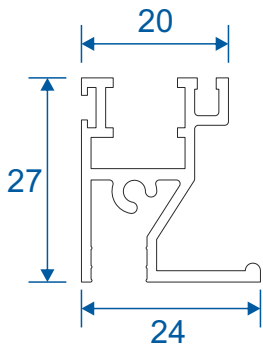

SG42 - Face Fix Sides

SG41 - Reveal Fix Top / Bottom

SG43 - Reveal Fix Sides

Outer Frames - Tilt Back

SG44 - Face Fix Top / Bottom

SG46 - Face Fix Sides

SG45 - Reveal Fix Top / Bottom

SG47 - Reveal Fix Sides

Panel Parts

SG64 - Sides / Top Bar

SG62 - Interlock

SG61 - Handle Interlock

SG63 - Extended Panel

SG87 - Outer Frame Bottom

SG77 - Panel Sides (TB)

SG78 - Top & Bottom (TB)

SG79 - Interlock (TB)

SG80 - Interlock (TB)

Non-Balanced Vertical Slider

Face Fix

Reveal Fix

Balanced Vertical Slider

Face Fix

Reveal Fix

Balanced Tilt Back Vertical Slider

Face Fix

Balanced Tilt Back Vertical Slider

Reveal Fix

Main Office & Factory

Units 4-5, t: 01268 681612 (20 lines)
Charfleets Road, f: 01268 510058
Canvey Island, e: sales@duration.co.uk
Essex. SS8 0PQ w: www.duration.co.uk