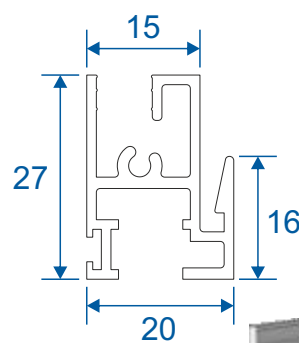

SG42 - Face Fix Sides

SG41 - Reveal Fix Top / Bottom

SG43 - Reveal Fix Sides

Outer Frames - Tilt Back

SG44 - Face Fix Top / Bottom

SG46 - Face Fix Sides

SG45 - Reveal Fix Top / Bottom

SG47 - Reveal Fix Sides

Panel Parts

SG64 - Sides / Top Bar

SG62 - Interlock

SG61 - Handle Interlock

SG63 - Extended Panel

SG87 - Outer Frame Bottom

SG77 - Panel Sides (TB)

SG78 - Top & Bottom (TB)

SG79 - Interlock (TB)

SG80 - Interlock (TB)

Non-Balanced Vertical Slider

Face Fix

Reveal Fix

Balanced Vertical Slider

Face Fix

Reveal Fix