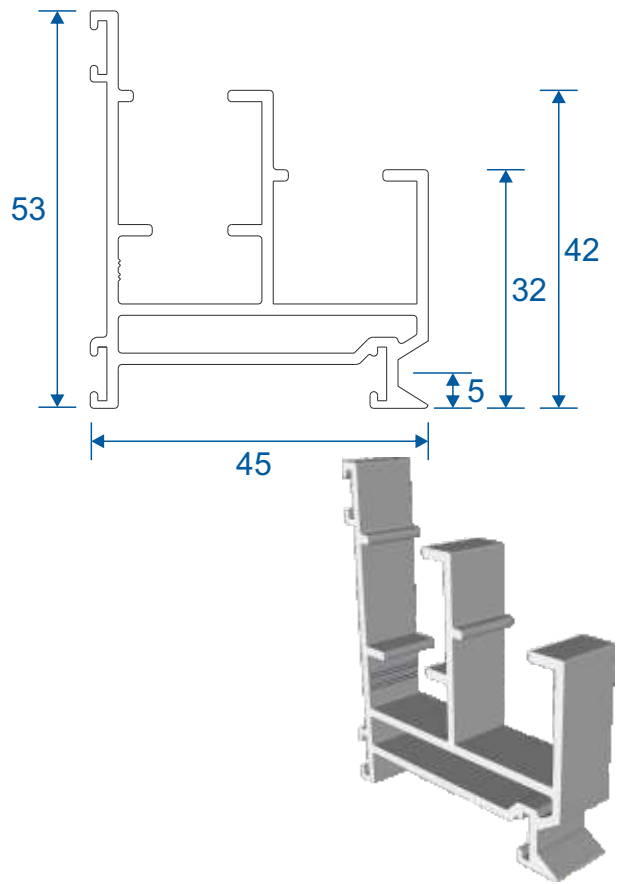

Sections

Non-Balanced V/S - Face & Reveal Fixed	6
Balanced V/S - Face & Reveal Fixed	7
Tilt Back V/S - Face Fixed	8
Tilt Back V/S - Reveal Fixed	9

Outer Frames - Balanced & Non Balanced

SG40 - Face Fix Top / Bottom

SG42 - Face Fix Sides

SG41 - Reveal Fix Top / Bottom

SG43 - Reveal Fix Sides

Outer Frames - Tilt Back

SG44 - Face Fix Top / Bottom

SG46 - Face Fix Sides

SG45 - Reveal Fix Top / Bottom

SG47 - Reveal Fix Sides

Panel Parts

SG64 - Sides / Top Bar

SG62 - Interlock

SG61 - Handle Interlock

SG63 - Extended Panel

SG87 - Outer Frame Bottom

SG77 - Panel Sides (TB)

SG78 - Top & Bottom (TB)

SG79 - Interlock (TB)

SG80 - Interlock (TB)

Non-Balanced Vertical Slider

Face Fix

Reveal Fix

Balanced Vertical Slider

Face Fix

Reveal Fix